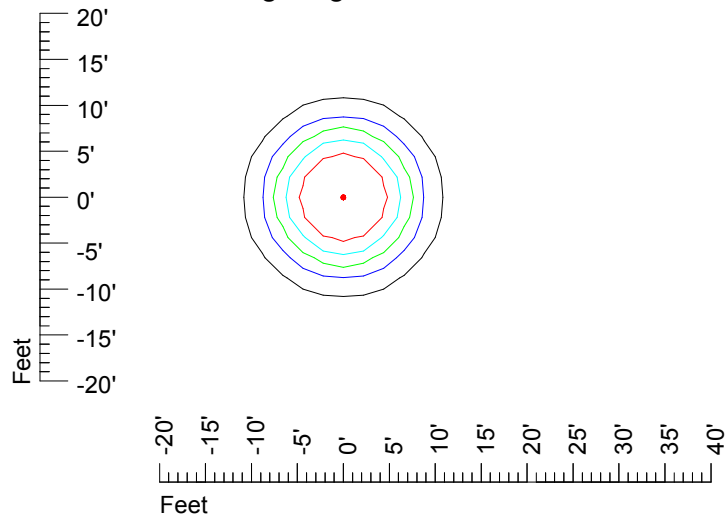

IES Photometric files MR16 LED 12v 6w G776

Isoline template 7' mounting height

Isoline values — 0.1 fc — 0.25 fc — 0.5 fc — 1.0 fc — 2.0 fc

Mounting height 7' Tilt 0°

Mounting height 7' Tilt 30°

Mounting height 7' Tilt 15°

Mounting height 7' Tilt 45°

IES Photometric files MR16 LED 12v 6w G776

Isoline template 9' mounting height

Isoline values — 0.1 fc — 0.25 fc — 0.5 fc — 1.0 fc — 2.0 fc

Mounting height 9' Tilt 0°

Mounting height 9' Tilt 30°

Mounting height 9' Tilt 15°

Mounting height 9' Tilt 45°

IES Photometric files MR16 LED 12v 6w G776

Isoline template 11' mounting height

Isoline values — 0.1 fc — 0.25 fc — 0.5 fc — 1.0 fc — 2.0 fc

Mounting height 11' Tilt 0°

Mounting height 11' Tilt 30°

Mounting height 11' Tilt 15°

Mounting height 11' Tilt 45°

IES Photometric files MR16 LED 12v 6w G776

Isoline template 15' mounting height

Isoline values — 0.1 fc — 0.25 fc — 0.5 fc — 1.0 fc — 2.0 fc