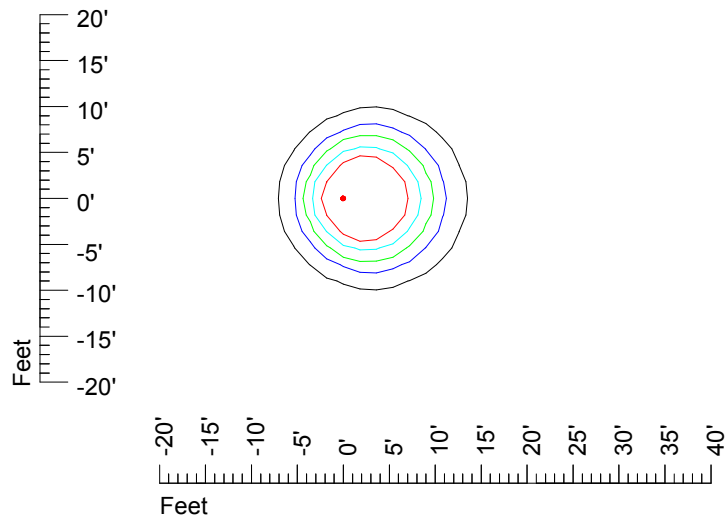

IES Photometric files MR16 LED 12v 6w G776

Isoline template 7' mounting height

Isoline values — 0.1 fc — 0.25 fc — 0.5 fc — 1.0 fc — 2.0 fc

Mounting height 7' Tilt 0°

Mounting height 7' Tilt 30°

Mounting height 7' Tilt 15°

Mounting height 7' Tilt 45°

IES Photometric files MR16 LED 12v 6w G776

Isoline template 9' mounting height

Isoline values — 0.1 fc — 0.25 fc — 0.5 fc — 1.0 fc — 2.0 fc

Mounting height 9' Tilt 0°

Mounting height 9' Tilt 30°

Mounting height 9' Tilt 15°

Mounting height 9' Tilt 45°

IES Photometric files MR16 LED 12v 6w G776

Isoline template 11' mounting height

Isoline values — 0.1 fc — 0.25 fc — 0.5 fc — 1.0 fc — 2.0 fc

Mounting height 11' Tilt 0°

Mounting height 11' Tilt 30°

Mounting height 11' Tilt 15°

Mounting height 11' Tilt 45°

IES Photometric files MR16 LED 12v 6w G776

Isoline template 15' mounting height

Isoline values — 0.1 fc — 0.25 fc — 0.5 fc — 1.0 fc — 2.0 fc