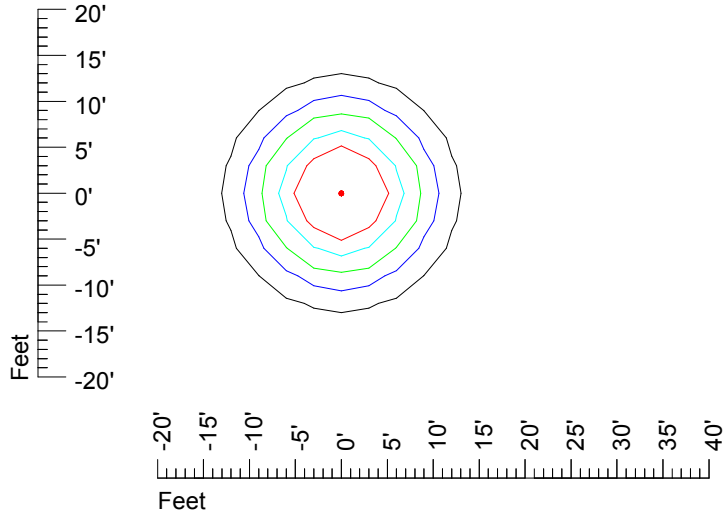

IES Photometric files MR16 LED 12v 6w G776

Isoline template 15' mounting height

Isoline values — 0.1 fc — 0.25 fc — 0.5 fc — 1.0 fc — 2.0 fc

Mounting height 15' Tilt 0°