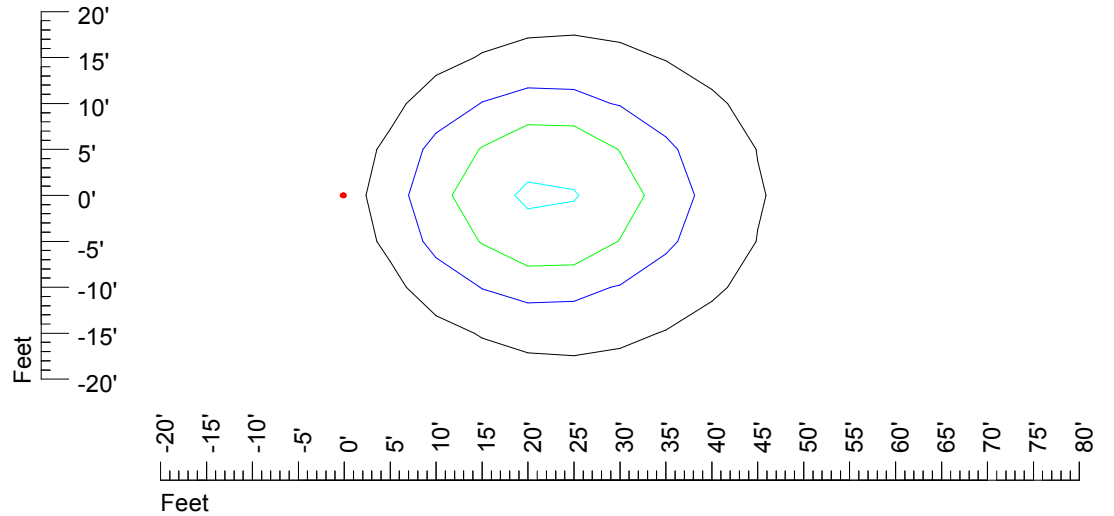

Mounting height 20' Tilt 0°

Mounting height 20' Tilt 30°

Mounting height 20' Tilt 15°

Mounting height 20' Tilt 45°

IES Photometric files MR16 LED 12v 6w G776

Isoline template 25' mounting height

Isoline values — 0.1 fc — 0.25 fc — 0.5 fc — 1.0 fc — 2.0 fc

Mounting height 25' Tilt 0°

Mounting height 25' Tilt 30°

Mounting height 25' Tilt 15°

Mounting height 25' Tilt 45°

IES Photometric files MR16 LED 12v 6w G776

Isoline template 30' mounting height

Isoline values — 0.1 fc — 0.25 fc — 0.5 fc — 1.0 fc — 2.0 fc

Mounting height 30' Tilt 0°

Mounting height 30' Tilt 30°

Mounting height 30' Tilt 15°

Mounting height 30' Tilt 45°