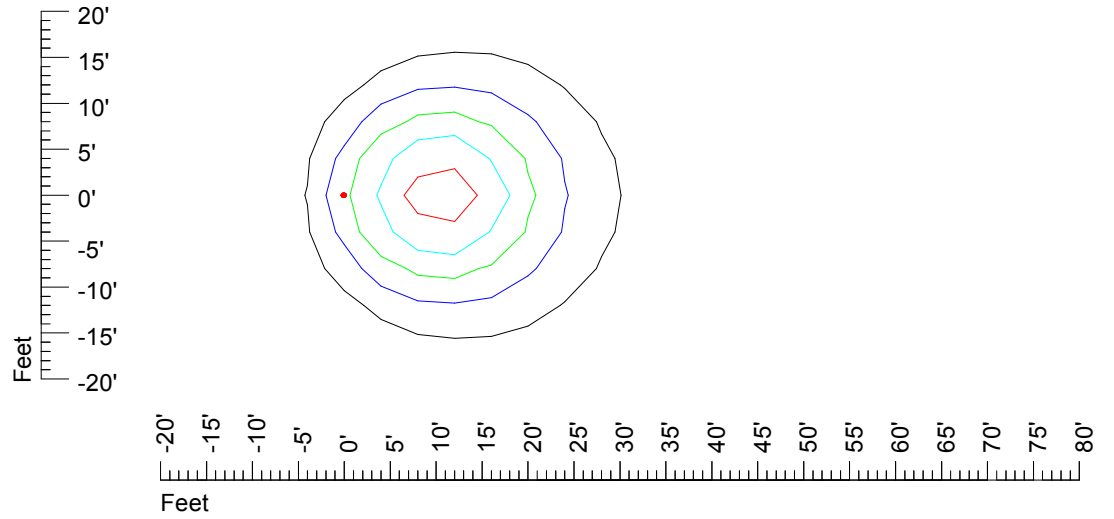

Mounting height 11' Tilt 30°

Mounting height 11' Tilt 15°

Mounting height 11' Tilt 45°

IES Photometric files MR16 LED 12v 6w G776

Isoline template 15' mounting height

Isoline values — 0.1 fc — 0.25 fc — 0.5 fc — 1.0 fc — 2.0 fc

Mounting height 15' Tilt 0°

Mounting height 15' Tilt 30°

Mounting height 15' Tilt 15°

Mounting height 15' Tilt 45°

IES Photometric files MR16 LED 12v 6w G776

Isoline template 20' mounting height

Isoline values — 0.1 fc — 0.25 fc — 0.5 fc — 1.0 fc — 2.0 fc

Mounting height 20' Tilt 0°

Mounting height 20' Tilt 30°

Mounting height 20' Tilt 15°

Mounting height 20' Tilt 45°

IES Photometric files MR16 LED 12v 6w G776

Isoline template 25' mounting height

Isoline values — 0.1 fc — 0.25 fc — 0.5 fc — 1.0 fc — 2.0 fc