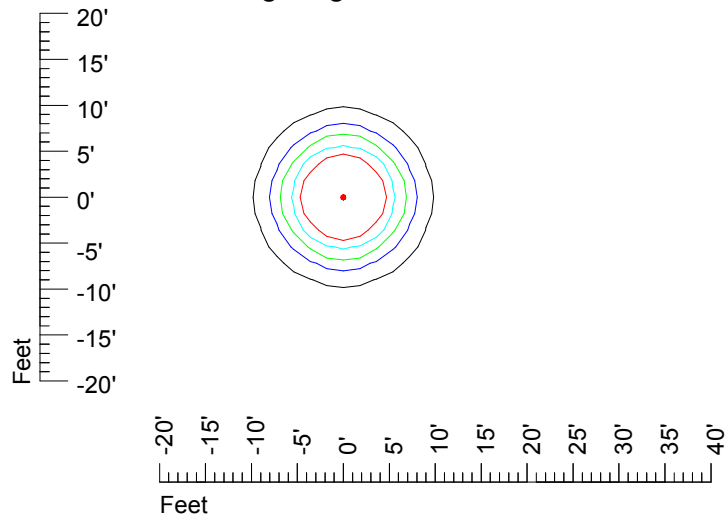

IES Photometric files MR16 LED 12v 6w G776

Isoline template 7' mounting height

Isoline values — 0.1 fc — 0.25 fc — 0.5 fc — 1.0 fc — 2.0 fc

Mounting height 7' Tilt 0°

Mounting height 7' Tilt 30°

Mounting height 7' Tilt 15°

Mounting height 7' Tilt 45°

IES Photometric files MR16 LED 12v 6w G776

Isoline template 9' mounting height

Isoline values — 0.1 fc — 0.25 fc — 0.5 fc — 1.0 fc — 2.0 fc

Mounting height 9' Tilt 0°

Mounting height 9' Tilt 30°

Mounting height 9' Tilt 15°

Mounting height 9' Tilt 45°

IES Photometric files MR16 LED 12v 6w G776

Isoline template 11' mounting height

Isoline values — 0.1 fc — 0.25 fc — 0.5 fc — 1.0 fc — 2.0 fc

Mounting height 11' Tilt 0°

Mounting height 11' Tilt 30°

Mounting height 11' Tilt 15°

Mounting height 11' Tilt 45°

IES Photometric files MR16 LED 12v 6w G776

Isoline template 15' mounting height

Isoline values — 0.1 fc — 0.25 fc — 0.5 fc — 1.0 fc — 2.0 fc