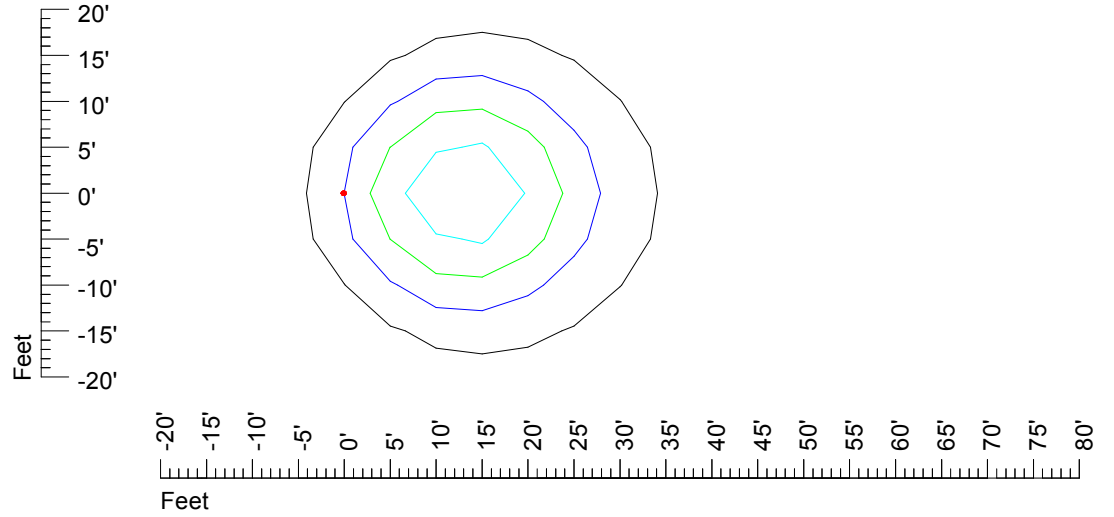

Mounting height 11' Tilt 30°

Mounting height 11' Tilt 15°

Mounting height 11' Tilt 45°

IES Photometric files MR16 LED 12v 6w G776

Isoline template 15' mounting height

Isoline values — 0.1 fc — 0.25 fc — 0.5 fc — 1.0 fc — 2.0 fc

Mounting height 15' Tilt 0°

Mounting height 15' Tilt 30°

Mounting height 15' Tilt 15°

Mounting height 15' Tilt 45°

IES Photometric files MR16 LED 12v 6w G776

Isoline template 20' mounting height

Isoline values — 0.1 fc — 0.25 fc — 0.5 fc — 1.0 fc — 2.0 fc

Mounting height 20' Tilt 0°

Mounting height 20' Tilt 30°

Mounting height 20' Tilt 15°

Mounting height 20' Tilt 45°

IES Photometric files MR16 LED 12v 6w G776

Isoline template 25' mounting height

Isoline values — 0.1 fc — 0.25 fc — 0.5 fc — 1.0 fc — 2.0 fc

Mounting height 25' Tilt 0°

Mounting height 25' Tilt 30°

Mounting height 25' Tilt 15°

Mounting height 25' Tilt 45°

IES Photometric files MR16 LED 12v 6w G776

Isoline template 30' mounting height

Isoline values — 0.1 fc — 0.25 fc — 0.5 fc — 1.0 fc — 2.0 fc