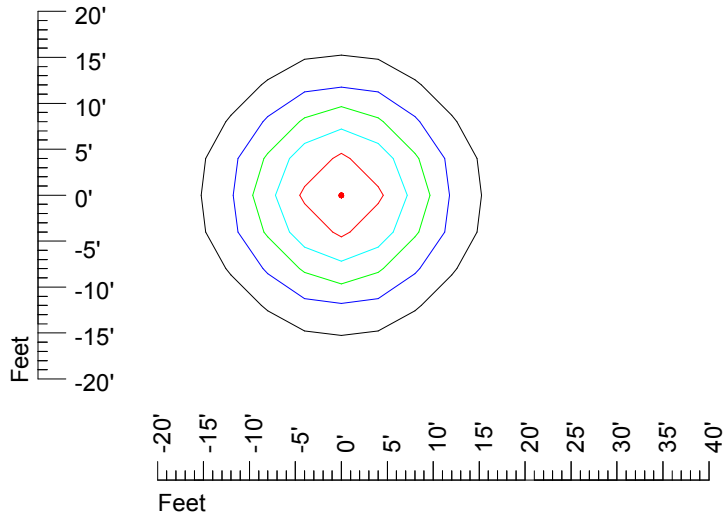

IES Photometric files MR16 LED 12v 6w G776

Isoline template 7' mounting height

Isoline values — 0.1 fc — 0.25 fc — 0.5 fc — 1.0 fc — 2.0 fc

Mounting height 7' Tilt 0°

Mounting height 7' Tilt 30°

Mounting height 7' Tilt 15°

Mounting height 11' Tilt 30°

Mounting height 11' Tilt 15°

Mounting height 11' Tilt 45°

IES Photometric files MR16 LED 12v 6w G776

Isoline template 15' mounting height

Isoline values — 0.1 fc — 0.25 fc — 0.5 fc — 1.0 fc — 2.0 fc

Mounting height 15' Tilt 0°

Mounting height 15' Tilt 30°

Mounting height 15' Tilt 15°

Mounting height 15' Tilt 45°

IES Photometric files MR16 LED 12v 6w G776

Isoline template 20' mounting height

Isoline values — 0.1 fc — 0.25 fc — 0.5 fc — 1.0 fc — 2.0 fc

Mounting height 20' Tilt 0°

Mounting height 20' Tilt 30°

Mounting height 20' Tilt 15°

Mounting height 20' Tilt 45°

IES Photometric files MR16 LED 12v 6w G776

Isoline template 25' mounting height

Isoline values — 0.1 fc — 0.25 fc — 0.5 fc — 1.0 fc — 2.0 fc