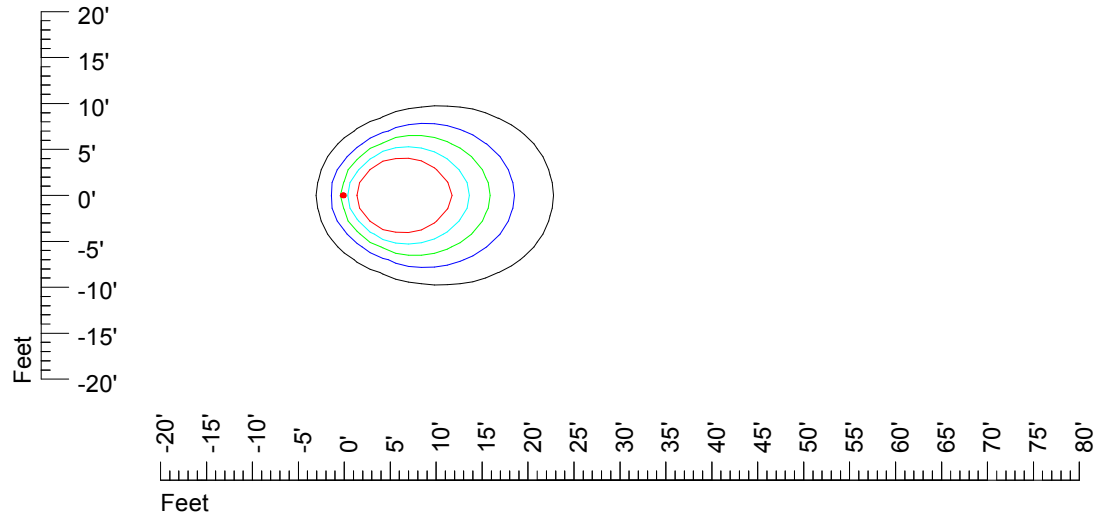

IES Photometric files MR16 LED 12v 6w G776

Isoline template 7' mounting height

Isoline values — 0.1 fc — 0.25 fc — 0.5 fc — 1.0 fc — 2.0 fc

Mounting height 7' Tilt 0°

Mounting height 7' Tilt 30°

Mounting height 7' Tilt 15°

Mounting height 7' Tilt 45°

IES Photometric files MR16 LED 12v 6w G776

Isoline template 9' mounting height

Isoline values — 0.1 fc — 0.25 fc — 0.5 fc — 1.0 fc — 2.0 fc

Mounting height 9' Tilt 0°

Mounting height 9' Tilt 30°