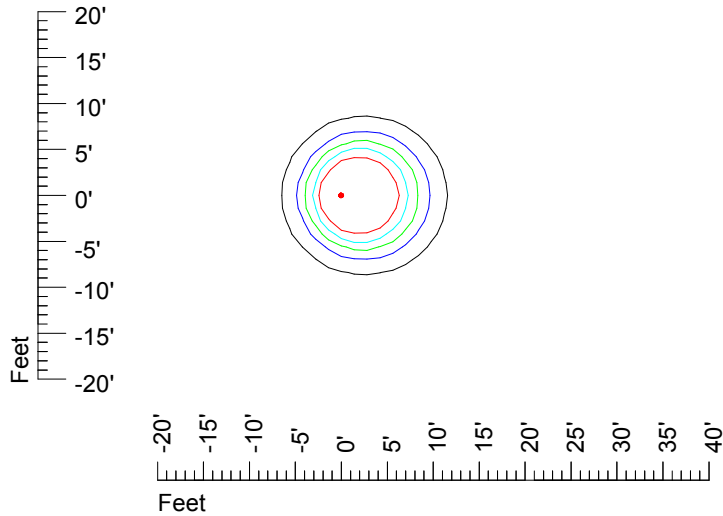

IES Photometric files MR16 LED 12v 6w G776

Isoline template 7' mounting height

Isoline values — 0.1 fc — 0.25 fc — 0.5 fc — 1.0 fc — 2.0 fc

Mounting height 7' Tilt 0°

Mounting height 7' Tilt 30°

Mounting height 7' Tilt 15°

Mounting height 7' Tilt 45°

IES Photometric files MR16 LED 12v 6w G776

Isoline template 9' mounting height

Isoline values — 0.1 fc — 0.25 fc — 0.5 fc — 1.0 fc — 2.0 fc

Mounting height 9' Tilt 0°

Mounting height 9' Tilt 30°

Mounting height 9' Tilt 15°

Mounting height 9' Tilt 45°

IES Photometric files MR16 LED 12v 6w G776

Isoline template 11' mounting height

Isoline values — 0.1 fc — 0.25 fc — 0.5 fc — 1.0 fc — 2.0 fc

Mounting height 11' Tilt 0°

Mounting height 11' Tilt 30°

Mounting height 11' Tilt 15°

Mounting height 11' Tilt 45°

IES Photometric files MR16 LED 12v 6w G776

Isoline template 15' mounting height

Isoline values — 0.1 fc — 0.25 fc — 0.5 fc — 1.0 fc — 2.0 fc