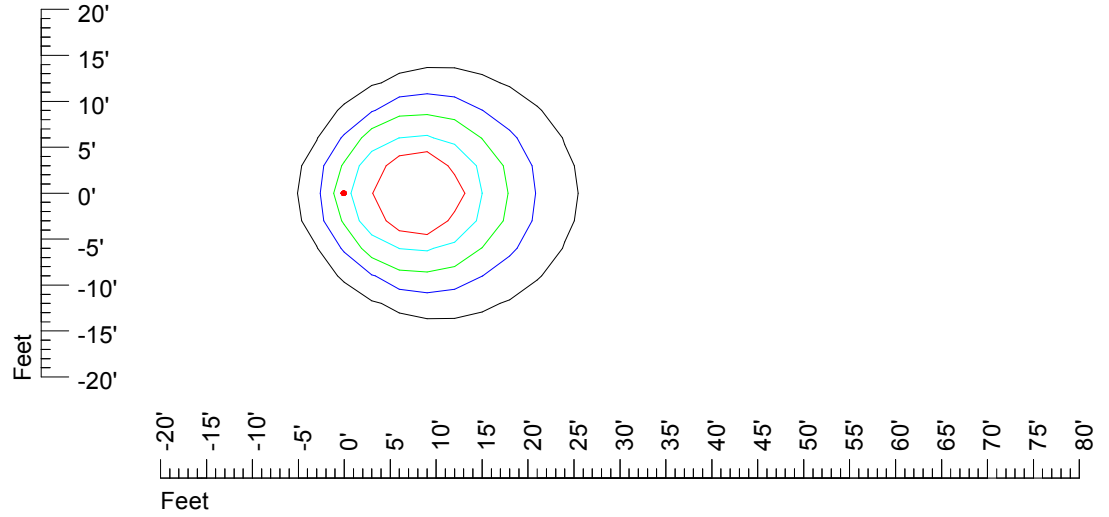

Mounting height 15' Tilt 30°