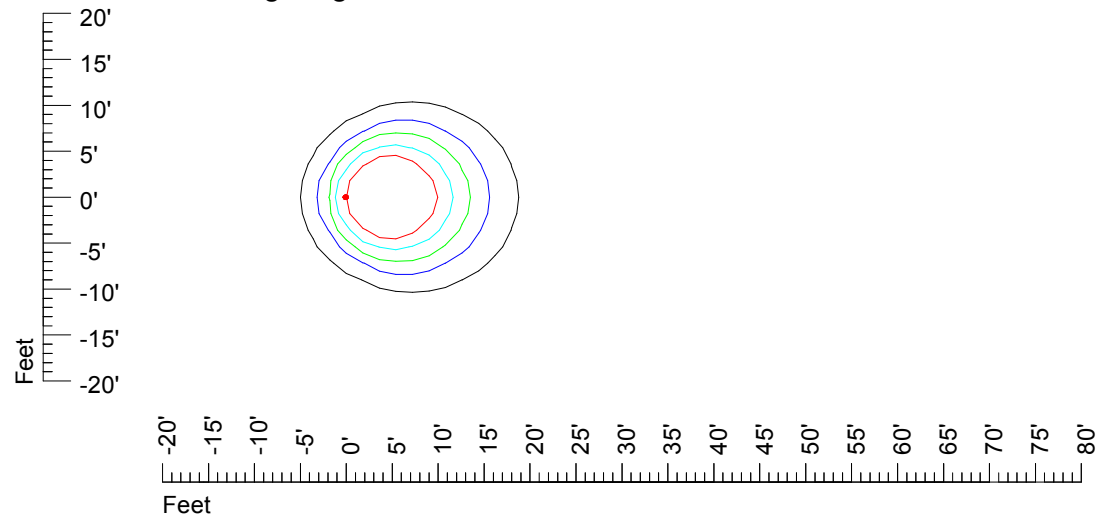

IES Photometric files MR16 LED 12v 6w G776

Isoline template 7' mounting height

Isoline values — 0.1 fc — 0.25 fc — 0.5 fc — 1.0 fc — 2.0 fc

Mounting height 7' Tilt 0°

Mounting height 7' Tilt 30°

Mounting height 7' Tilt 15°

Mounting height 7' Tilt 45°

IES Photometric files MR16 LED 12v 6w G776

Isoline template 9' mounting height

Isoline values — 0.1 fc — 0.25 fc — 0.5 fc — 1.0 fc — 2.0 fc

Mounting height 9' Tilt 0°

Mounting height 9' Tilt 30°

Mounting height 9' Tilt 15°

Mounting height 9' Tilt 45°

IES Photometric files MR16 LED 12v 6w G776

Isoline template 11' mounting height

Isoline values — 0.1 fc — 0.25 fc — 0.5 fc — 1.0 fc — 2.0 fc

Mounting height 11' Tilt 0°