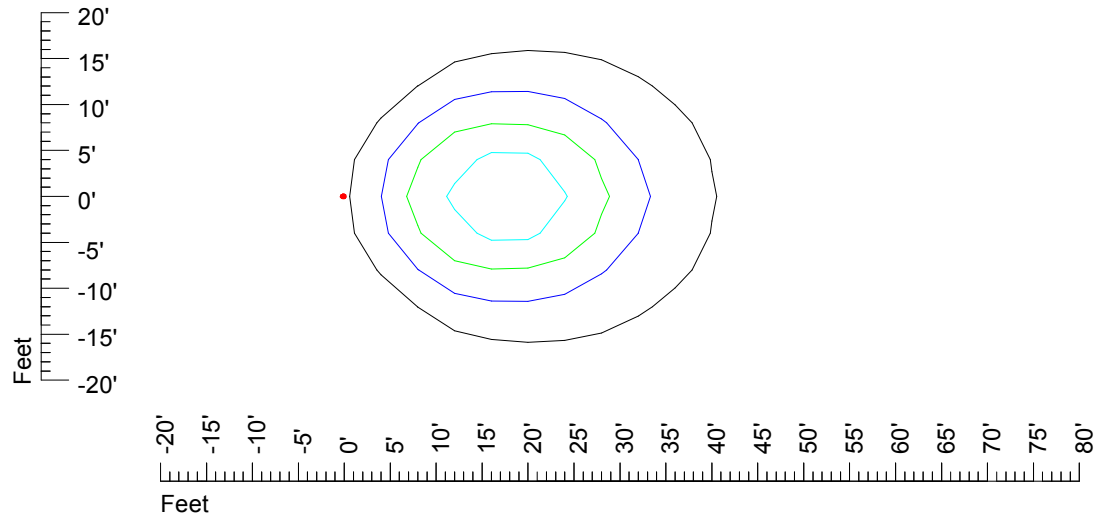

Mounting height 15' Tilt 0°

Mounting height 15' Tilt 30°

Mounting height 15' Tilt 15°

Mounting height 15' Tilt 45°

IES Photometric files MR16 LED 12v 6w G776

Isoline template 20' mounting height

Isoline values — 0.1 fc — 0.25 fc — 0.5 fc — 1.0 fc — 2.0 fc

Mounting height 20' Tilt 0°

Mounting height 20' Tilt 30°

Mounting height 20' Tilt 15°

Mounting height 20' Tilt 45°

IES Photometric files MR16 LED 12v 6w G776

Isoline template 25' mounting height

Isoline values — 0.1 fc — 0.25 fc — 0.5 fc — 1.0 fc — 2.0 fc

Mounting height 25' Tilt 0°

Mounting height 25' Tilt 30°

Mounting height 25' Tilt 15°

Mounting height 25' Tilt 45°

IES Photometric files MR16 LED 12v 6w G776

Isoline template 30' mounting height

Isoline values — 0.1 fc — 0.25 fc — 0.5 fc — 1.0 fc — 2.0 fc