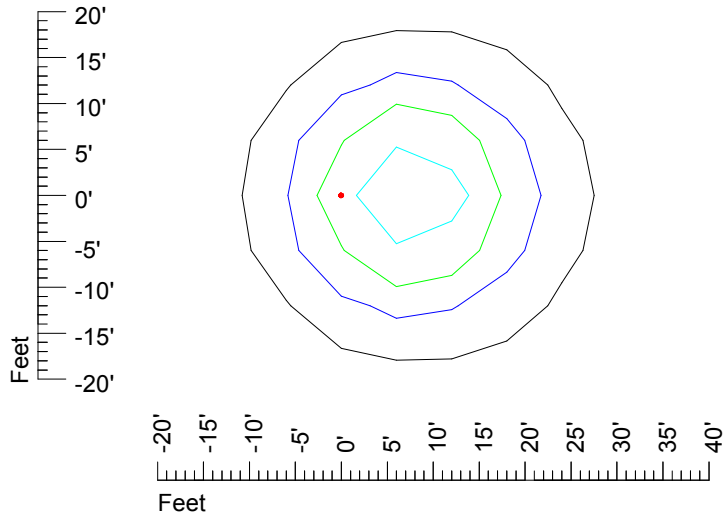

Mounting height 30' Tilt 15°