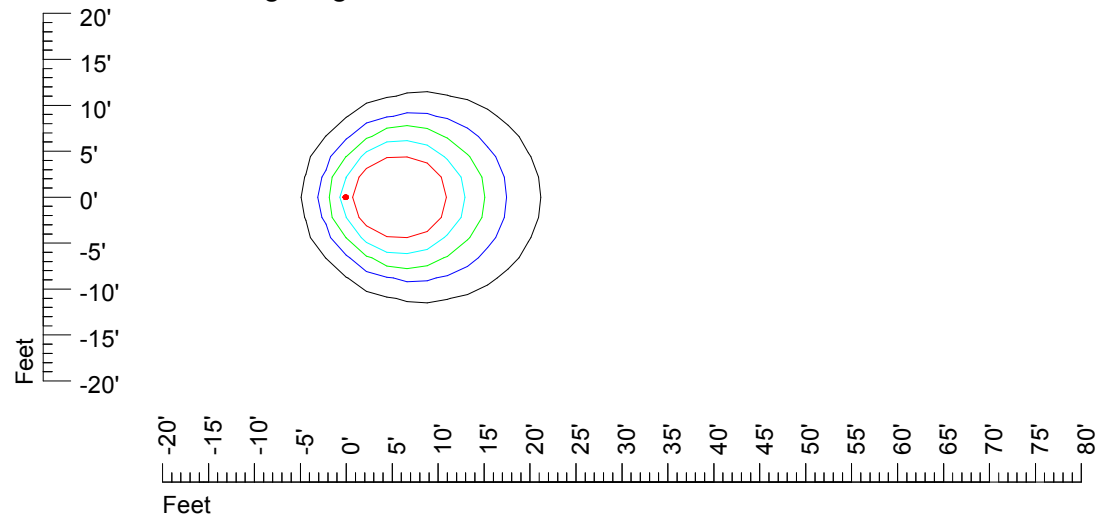

IES Photometric files MR16 LED 12v 6w G776

Isoline template 7' mounting height

Isoline values — 0.1 fc — 0.25 fc — 0.5 fc — 1.0 fc — 2.0 fc

Mounting height 7' Tilt 0°

Mounting height 7' Tilt 30°

Mounting height 7' Tilt 15°

Mounting height 7' Tilt 45°

IES Photometric files MR16 LED 12v 6w G776

Isoline template 9' mounting height

Isoline values — 0.1 fc — 0.25 fc — 0.5 fc — 1.0 fc — 2.0 fc

Mounting height 9' Tilt 0°

Mounting height 9' Tilt 30°

Mounting height 9' Tilt 15°

Mounting height 9' Tilt 45°

IES Photometric files MR16 LED 12v 6w G776

Isoline template 11' mounting height

Isoline values — 0.1 fc — 0.25 fc — 0.5 fc — 1.0 fc — 2.0 fc

Mounting height 11' Tilt 0°

Mounting height 11' Tilt 30°

Mounting height 11' Tilt 15°

Mounting height 11' Tilt 45°

IES Photometric files MR16 LED 12v 6w G776

Isoline template 15' mounting height

Isoline values — 0.1 fc — 0.25 fc — 0.5 fc — 1.0 fc — 2.0 fc