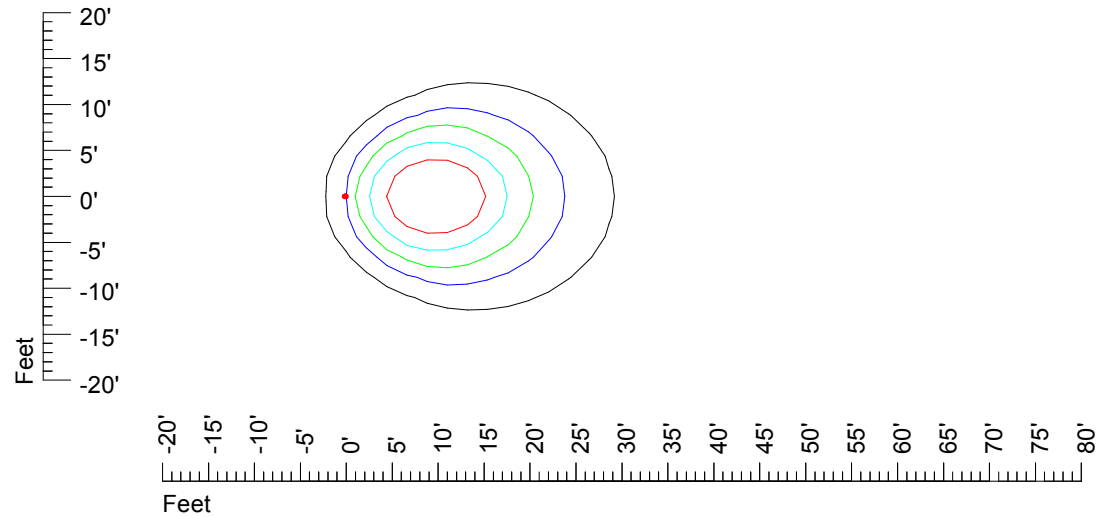

IES Photometric files MR16 LED 12v 6w G776

Isoline template 7' mounting height

Isoline values — 0.1 fc — 0.25 fc — 0.5 fc — 1.0 fc — 2.0 fc

Mounting height 7' Tilt 0°

Mounting height 7' Tilt 30°

Mounting height 7' Tilt 15°

Mounting height 7' Tilt 45°

IES Photometric files MR16 LED 12v 6w G776

Isoline template 9' mounting height

Isoline values — 0.1 fc — 0.25 fc — 0.5 fc — 1.0 fc — 2.0 fc

Mounting height 9' Tilt 0°

Mounting height 9' Tilt 30°

Mounting height 9' Tilt 15°

Mounting height 9' Tilt 45°

IES Photometric files MR16 LED 12v 6w G776

Isoline template 11' mounting height

Isoline values — 0.1 fc — 0.25 fc — 0.5 fc — 1.0 fc — 2.0 fc

Mounting height 11' Tilt 0°

Mounting height 11' Tilt 30°

Mounting height 11' Tilt 15°

Mounting height 11' Tilt 45°

IES Photometric files MR16 LED 12v 6w G776

Isoline template 15' mounting height

Isoline values — 0.1 fc — 0.25 fc — 0.5 fc — 1.0 fc — 2.0 fc