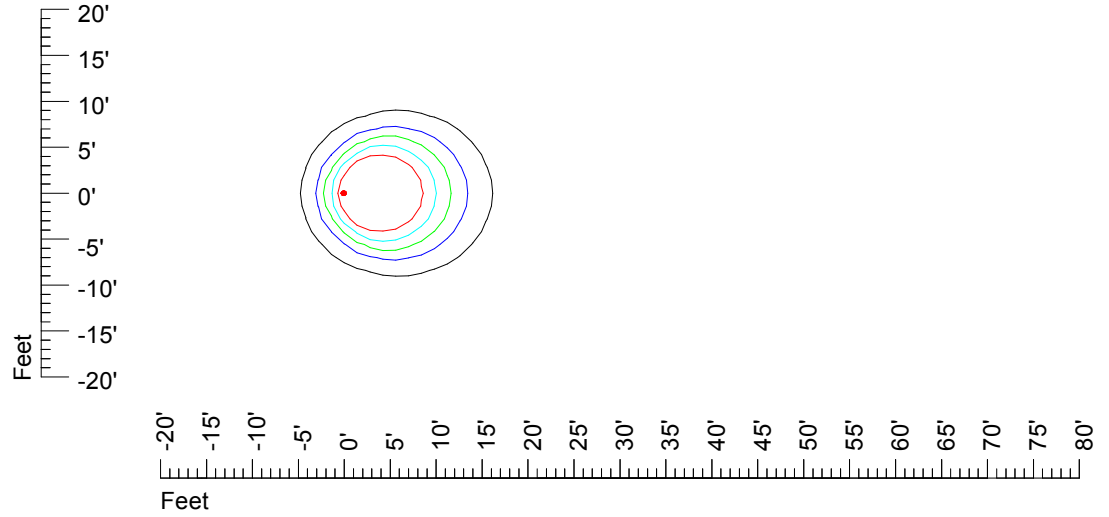

IES Photometric files MR16 LED 12v 6w G776

Isoline template 7' mounting height

Isoline values — 0.1 fc — 0.25 fc — 0.5 fc — 1.0 fc — 2.0 fc

Mounting height 7' Tilt 0°

Mounting height 7' Tilt 30°

Mounting height 7' Tilt 15°

Mounting height 7' Tilt 45°

IES Photometric files MR16 LED 12v 6w G776

Isoline template 9' mounting height

Isoline values — 0.1 fc — 0.25 fc — 0.5 fc — 1.0 fc — 2.0 fc

Mounting height 9' Tilt 0°

Mounting height 9' Tilt 30°