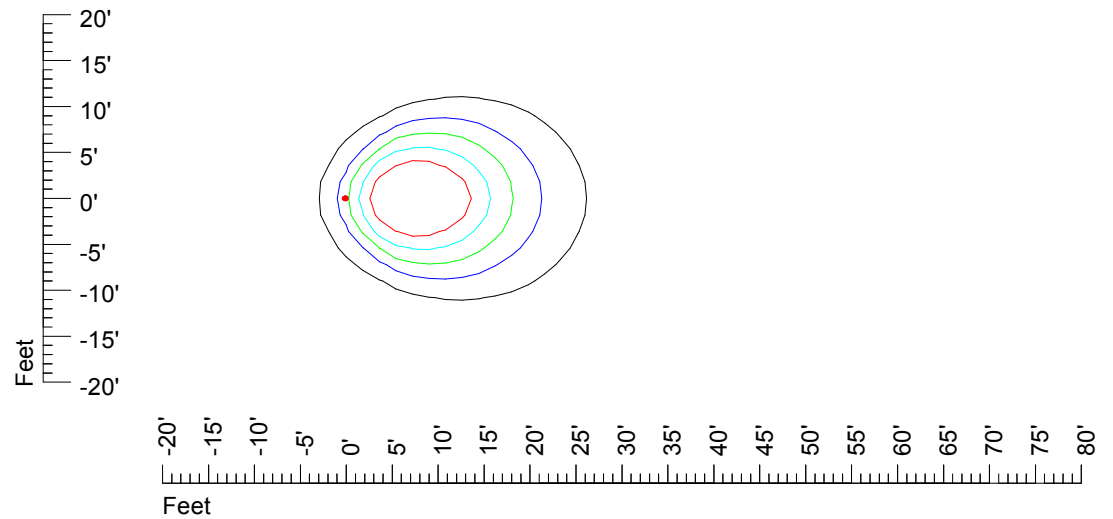

Mounting height 9' Tilt 45°