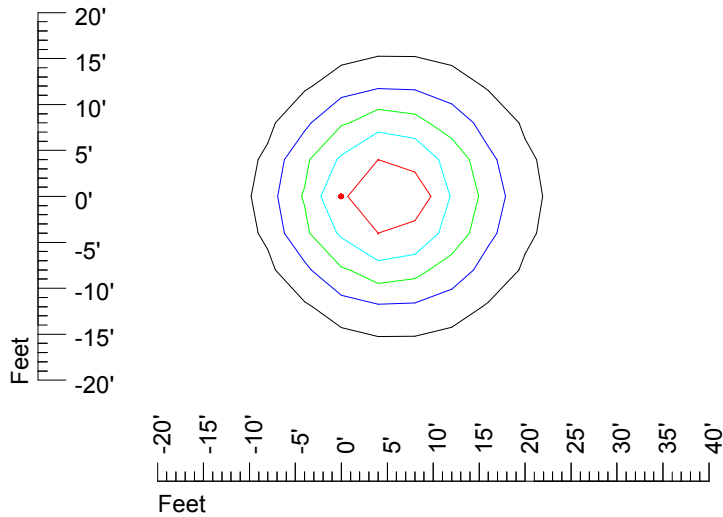

IES Photometric files MR16 LED 12v 6w G776

Isoline template 7' mounting height

Isoline values — 0.1 fc — 0.25 fc — 0.5 fc — 1.0 fc — 2.0 fc

Mounting height 7' Tilt 0°

Mounting height 7' Tilt 30°

Mounting height 7' Tilt 15°

Mounting height 11' Tilt 30°

Mounting height 11' Tilt 15°

Mounting height 11' Tilt 45°

IES Photometric files MR16 LED 12v 6w G776

Isoline template 15' mounting height

Isoline values — 0.1 fc — 0.25 fc — 0.5 fc — 1.0 fc — 2.0 fc

Mounting height 15' Tilt 0°

Mounting height 15' Tilt 30°

Mounting height 15' Tilt 15°

Mounting height 15' Tilt 45°

IES Photometric files MR16 LED 12v 6w G776

Isoline template 20' mounting height

Isoline values — 0.1 fc — 0.25 fc — 0.5 fc — 1.0 fc — 2.0 fc

Mounting height 20' Tilt 0°

Mounting height 20' Tilt 30°

Mounting height 20' Tilt 15°

Mounting height 20' Tilt 45°

IES Photometric files MR16 LED 12v 6w G776

Isoline template 25' mounting height

Isoline values — 0.1 fc — 0.25 fc — 0.5 fc — 1.0 fc — 2.0 fc