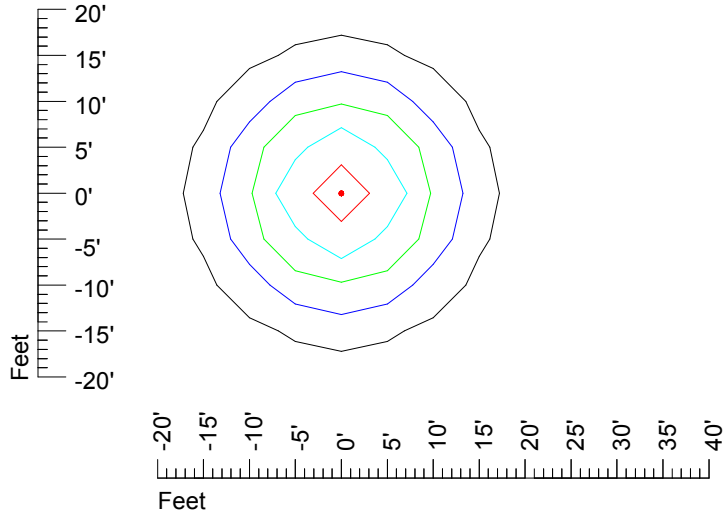

Mounting height 11' Tilt 30°

Mounting height 11' Tilt 15°

Mounting height 11' Tilt 45°

IES Photometric files MR16 LED 12v 6w G776

Isoline template 15' mounting height

Isoline values — 0.1 fc — 0.25 fc — 0.5 fc — 1.0 fc — 2.0 fc

Mounting height 15' Tilt 0°

Mounting height 15' Tilt 30°

Mounting height 15' Tilt 15°

Mounting height 15' Tilt 45°

IES Photometric files MR16 LED 12v 6w G776

Isoline template 20' mounting height

Isoline values — 0.1 fc — 0.25 fc — 0.5 fc — 1.0 fc — 2.0 fc

Mounting height 20' Tilt 0°

Mounting height 20' Tilt 30°

Mounting height 20' Tilt 15°

Mounting height 20' Tilt 45°

IES Photometric files MR16 LED 12v 6w G776

Isoline template 25' mounting height

Isoline values — 0.1 fc — 0.25 fc — 0.5 fc — 1.0 fc — 2.0 fc

Mounting height 25' Tilt 0°

Mounting height 25' Tilt 30°

Mounting height 25' Tilt 15°

Mounting height 25' Tilt 45°

IES Photometric files MR16 LED 12v 6w G776

Isoline template 30' mounting height

Isoline values — 0.1 fc — 0.25 fc — 0.5 fc — 1.0 fc — 2.0 fc