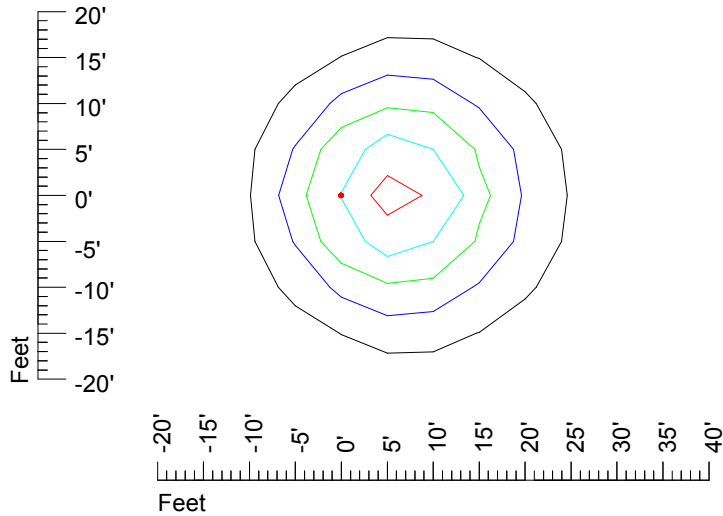

Mounting height 11' Tilt 30°

Mounting height 11' Tilt 15°

Mounting height 11' Tilt 45°

IES Photometric files MR16 LED 12v 6w G776

Isoline template 15' mounting height

Isoline values — 0.1 fc — 0.25 fc — 0.5 fc — 1.0 fc — 2.0 fc

Mounting height 15' Tilt 0°

Mounting height 15' Tilt 30°

Mounting height 15' Tilt 15°

Mounting height 15' Tilt 45°

IES Photometric files MR16 LED 12v 6w G776

Isoline template 20' mounting height

Isoline values — 0.1 fc — 0.25 fc — 0.5 fc — 1.0 fc — 2.0 fc

Mounting height 20' Tilt 0°

Mounting height 20' Tilt 30°

Mounting height 20' Tilt 15°

Mounting height 20' Tilt 45°

IES Photometric files MR16 LED 12v 6w G776

Isoline template 25' mounting height

Isoline values — 0.1 fc — 0.25 fc — 0.5 fc — 1.0 fc — 2.0 fc

Mounting height 25' Tilt 0°

Mounting height 25' Tilt 30°

Mounting height 25' Tilt 15°

Mounting height 25' Tilt 45°

IES Photometric files MR16 LED 12v 6w G776

Isoline template 30' mounting height

Isoline values — 0.1 fc — 0.25 fc — 0.5 fc — 1.0 fc — 2.0 fc