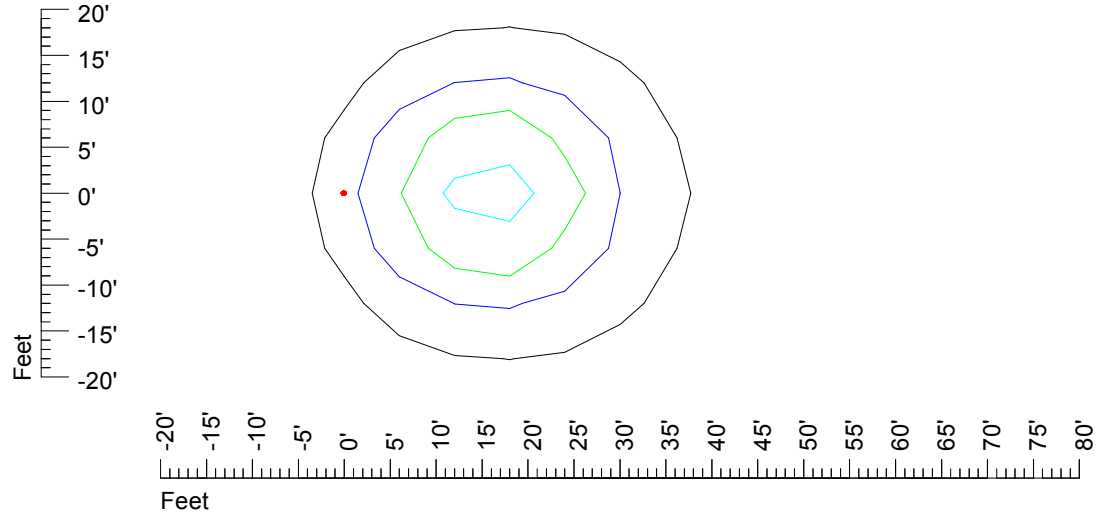

Mounting height 20' Tilt 0°

Mounting height 20' Tilt 30°

Mounting height 20' Tilt 15°

Mounting height 20' Tilt 45°

IES Photometric files MR16 LED 12v 6w G776

Isoline template 25' mounting height

Isoline values — 0.1 fc — 0.25 fc — 0.5 fc — 1.0 fc — 2.0 fc

Mounting height 25' Tilt 0°

Mounting height 25' Tilt 30°

Mounting height 25' Tilt 15°

Mounting height 25' Tilt 45°

IES Photometric files MR16 LED 12v 6w G776

Isoline template 30' mounting height

Isoline values — 0.1 fc — 0.25 fc — 0.5 fc — 1.0 fc — 2.0 fc

Mounting height 30' Tilt 0°

Mounting height 30' Tilt 30°

Mounting height 30' Tilt 15°

Mounting height 30' Tilt 45°