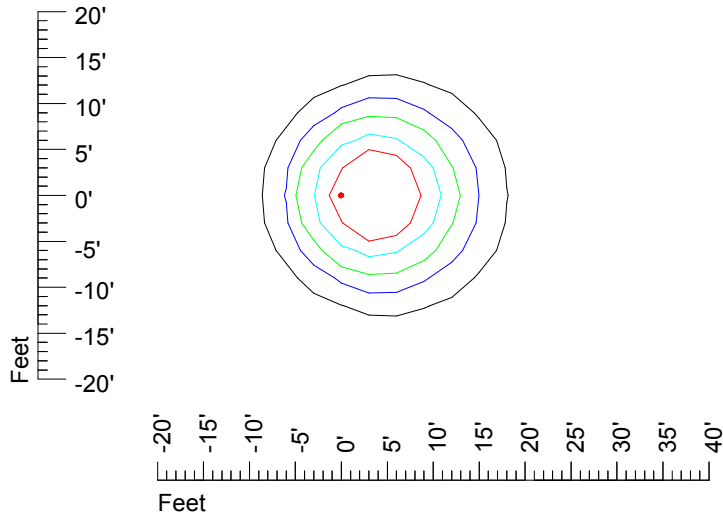

IES Photometric files MR16 LED 12v 6w G776

Isoline template 7' mounting height

Isoline values — 0.1 fc — 0.25 fc — 0.5 fc — 1.0 fc — 2.0 fc

Mounting height 7' Tilt 0°

Mounting height 7' Tilt 30°

Mounting height 7' Tilt 15°

Mounting height 9' Tilt 15°

Mounting height 9' Tilt 45°

IES Photometric files MR16 LED 12v 6w G776

Isoline template 11' mounting height

Isoline values — 0.1 fc — 0.25 fc — 0.5 fc — 1.0 fc — 2.0 fc

Mounting height 11' Tilt 0°

Mounting height 11' Tilt 30°

Mounting height 11' Tilt 15°

Mounting height 11' Tilt 45°

IES Photometric files MR16 LED 12v 6w G776

Isoline template 15' mounting height

Isoline values — 0.1 fc — 0.25 fc — 0.5 fc — 1.0 fc — 2.0 fc

Mounting height 15' Tilt 0°

Mounting height 15' Tilt 30°

Mounting height 15' Tilt 15°

Mounting height 15' Tilt 45°

IES Photometric files MR16 LED 12v 6w G776

Isoline template 20' mounting height

Isoline values — 0.1 fc — 0.25 fc — 0.5 fc — 1.0 fc — 2.0 fc