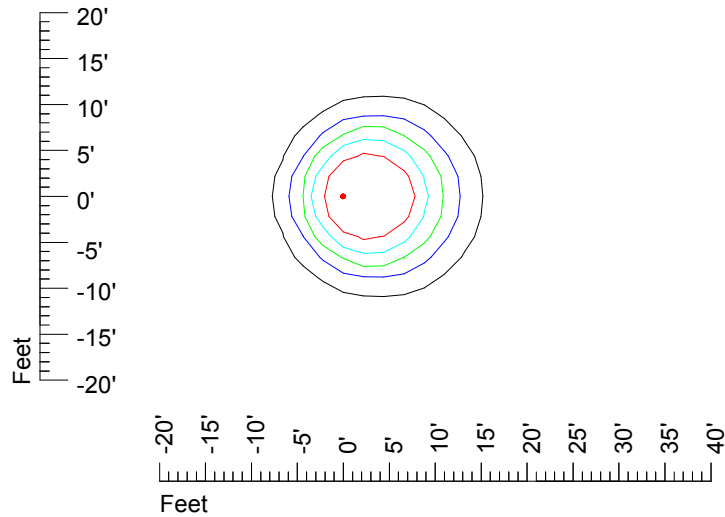

IES Photometric files MR16 LED 12v 6w G776

Isoline template 7' mounting height

Isoline values — 0.1 fc — 0.25 fc — 0.5 fc — 1.0 fc — 2.0 fc

Mounting height 7' Tilt 0°

Mounting height 7' Tilt 30°

Mounting height 7' Tilt 15°

Mounting height 7' Tilt 45°

IES Photometric files MR16 LED 12v 6w G776

Isoline template 9' mounting height

Isoline values — 0.1 fc — 0.25 fc — 0.5 fc — 1.0 fc — 2.0 fc

Mounting height 9' Tilt 0°

Mounting height 9' Tilt 30°

Mounting height 9' Tilt 15°

Mounting height 9' Tilt 45°

IES Photometric files MR16 LED 12v 6w G776

Isoline template 11' mounting height

Isoline values — 0.1 fc — 0.25 fc — 0.5 fc — 1.0 fc — 2.0 fc

Mounting height 11' Tilt 0°

Mounting height 11' Tilt 30°

Mounting height 11' Tilt 15°

Mounting height 11' Tilt 45°

IES Photometric files MR16 LED 12v 6w G776

Isoline template 15' mounting height

Isoline values — 0.1 fc — 0.25 fc — 0.5 fc — 1.0 fc — 2.0 fc