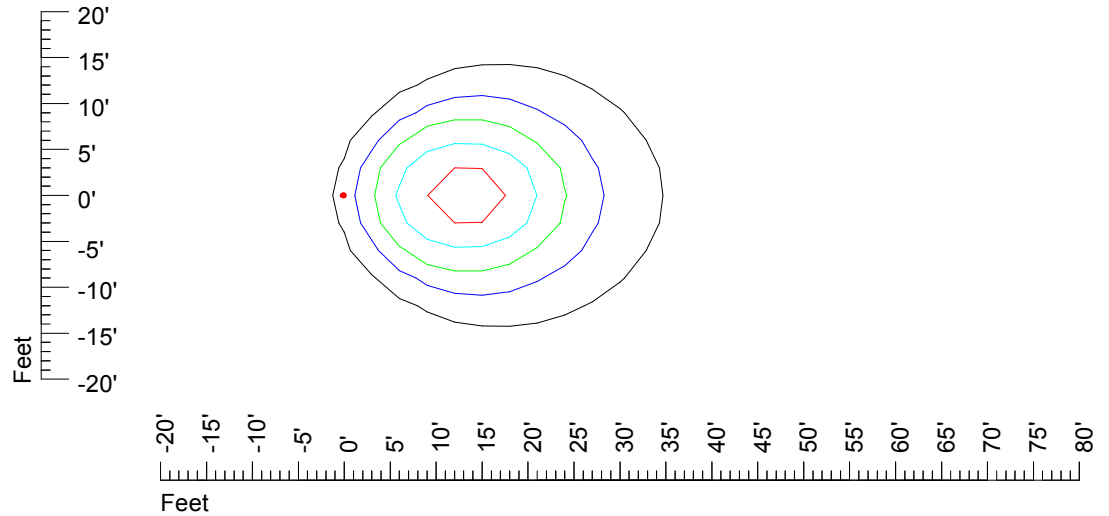

Mounting height 11' Tilt 30°

Mounting height 11' Tilt 15°

Mounting height 11' Tilt 45°

IES Photometric files MR16 LED 12v 6w G776

Isoline template 15' mounting height

Isoline values — 0.1 fc — 0.25 fc — 0.5 fc — 1.0 fc — 2.0 fc

Mounting height 15' Tilt 0°

Mounting height 15' Tilt 30°

Mounting height 15' Tilt 15°

Mounting height 15' Tilt 45°

IES Photometric files MR16 LED 12v 6w G776

Isoline template 20' mounting height

Isoline values — 0.1 fc — 0.25 fc — 0.5 fc — 1.0 fc — 2.0 fc

Mounting height 20' Tilt 0°

Mounting height 20' Tilt 30°

Mounting height 20' Tilt 15°

Mounting height 20' Tilt 45°

IES Photometric files MR16 LED 12v 6w G776

Isoline template 25' mounting height

Isoline values — 0.1 fc — 0.25 fc — 0.5 fc — 1.0 fc — 2.0 fc