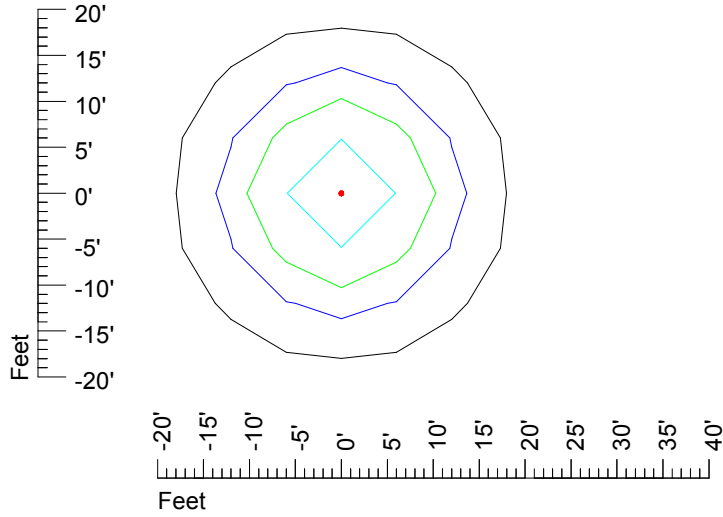

IES Photometric files MR16 LED 12v 6w G776

Isoline template 30' mounting height

Isoline values — 0.1 fc — 0.25 fc — 0.5 fc — 1.0 fc — 2.0 fc

Mounting height 30' Tilt 0°