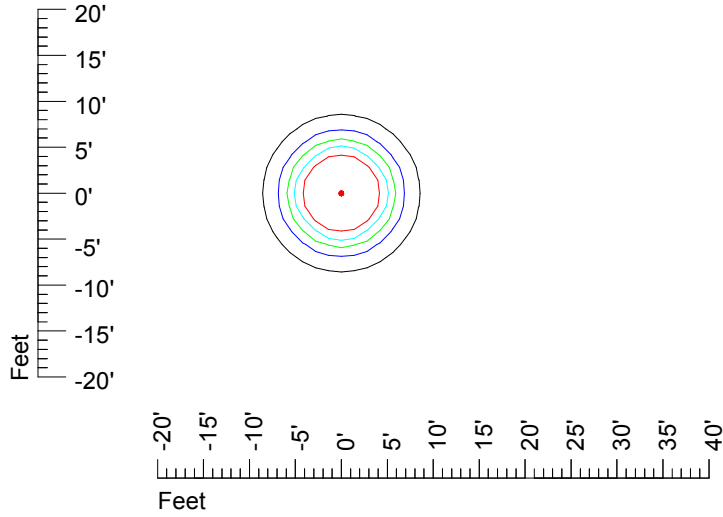

IES Photometric files MR16 LED 12v 6w G776

Isoline template 7' mounting height

Isoline values — 0.1 fc — 0.25 fc — 0.5 fc — 1.0 fc — 2.0 fc

Mounting height 7' Tilt 0°

Mounting height 7' Tilt 30°

Mounting height 7' Tilt 15°

Mounting height 7' Tilt 45°

IES Photometric files MR16 LED 12v 6w G776

Isoline template 9' mounting height

Isoline values — 0.1 fc — 0.25 fc — 0.5 fc — 1.0 fc — 2.0 fc

Mounting height 9' Tilt 0°

Mounting height 9' Tilt 30°

Mounting height 9' Tilt 15°

Mounting height 9' Tilt 45°

IES Photometric files MR16 LED 12v 6w G776

Isoline template 11' mounting height

Isoline values — 0.1 fc — 0.25 fc — 0.5 fc — 1.0 fc — 2.0 fc

Mounting height 11' Tilt 0°

Mounting height 11' Tilt 30°

Mounting height 11' Tilt 15°

Mounting height 11' Tilt 45°

IES Photometric files MR16 LED 12v 6w G776

Isoline template 15' mounting height

Isoline values — 0.1 fc — 0.25 fc — 0.5 fc — 1.0 fc — 2.0 fc